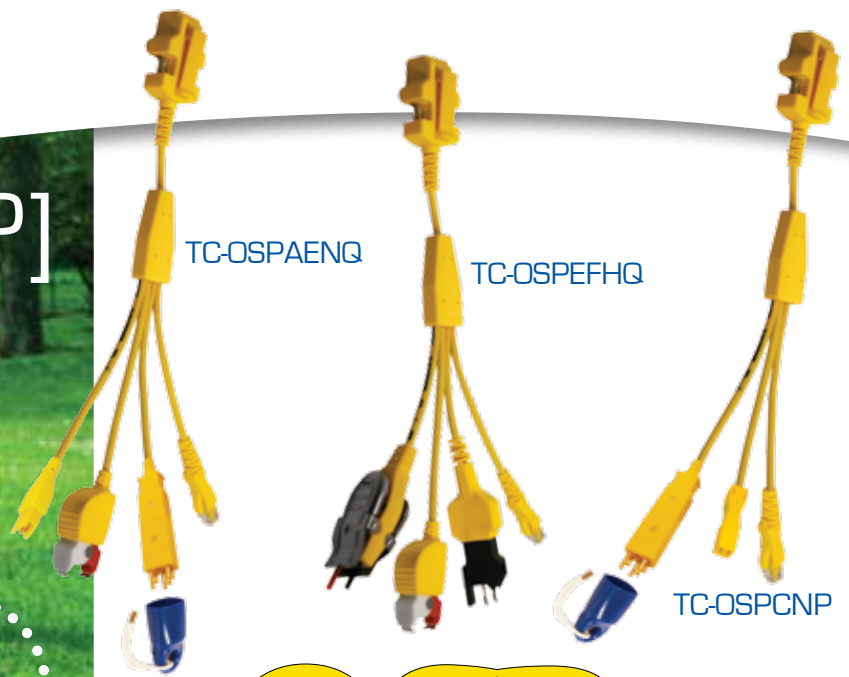

Westek Combi-Cords Outside Plant

[OSP]

800.526.2673 www.westek.com

Exclusive!

TC-OSPDKMN

TC-OSPACGN

TC-OSPCEFH

TC-OSPDEGH

TC-OSPAEFH

The OSP Combi-Cord reduces truck rolls, saves time and promotes productivity by having all of the necessary plug-in's on a one foot cord. Our cords are manufactured to the highest industry standard, proving themselves to be ultra durable. **The OSP Combi-Cord is new to the market and available in eight forms exclusively from Westek.** Westek's OSP Combi-Cord features a 2 year warranty and excellent Westek Customer Service.

Eight Combicords Available:

All Combicords include access clips, a RJ11 Port, and a belt clip to be readily available.

- TC-OSPDKMN:**
Krone
Porta Single Pin
5 Pin 463A
Bix
- TC-OSPAENG:**
110 Block
Binding Post Clip
5 Pin 463A
RJ11
- TC-OSPEFHQ:**
Binding Post Clip
Dat Term
Self Strip Clip
RJ11
- TC-OSPDEGH:**
Krone
Binding Post Clip
L3 526
Self Strip Clip
- TC-OSPACGN:**
110 Block
66 Block
L3 526
5 Pin 463A
- TC-OSPCNP:**
66 Block
5 Pin 463A
RJ11
- TC-OSPAEFH:**
110 Block Probe
Binding Post Clip
Dat Term
Self Strip Clip
- TC-OSPCEFH:**
66 Block Probe
Binding Post Clip
Dat Term
Self Strip Clip