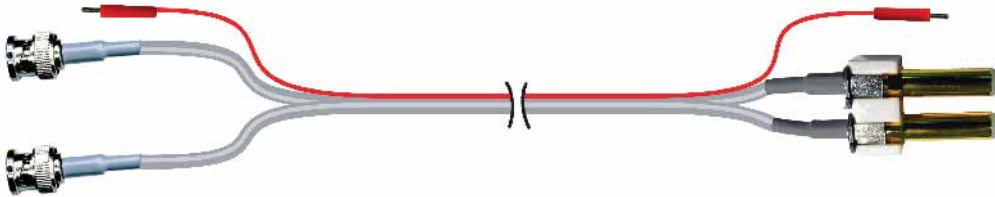

TC-DLCCT Dual LCC to Dual LCC with Tracers

TC-D500T Dual BNC to Dual BNC with Tracers

PHONE: 1-800-526-2673

WESTEK
Electronics, Inc.

FAX: 1-800-526-3299

Coaxial Cross Connect and Patch Cords

TC-D540 Dual 440A to Dual BNC

TC-D552T Dual 440D to Dual BNC w/Tracers

TC-D652T
Dual 440D to Dual DLCC with Locking Tabs & Tracers

TC-D531T Dual BNC to Dual LCC with Tracers

PHONE: 1-800-526-2673

WESTEK
Electronics, Inc.

FAX: 1-800-526-3299