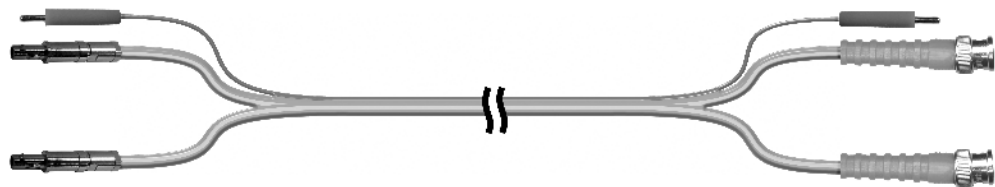

TC-DLCCT Dual LCC to Dual LCC with Tracers

TC-D500T Dual BNC to Dual BNC with Tracers

PHONE: 1-800-526-2673

WESTEK
Electronics, Inc.

FAX: 1-800-526-3299

Coaxial Cross Connect and Patch Cords

TC-D540 Dual 440A to Dual BNC

TC-D552T Dual 440D to Dual BNC w/Tracers

TC-D652T
Dual 440D to Dual DLCC with Locking Tabs & Tracers

TC-D531T Dual BNC to Dual LCC with Tracers

PHONE: 1-800-526-2673

WESTEK
Electronics, Inc.

FAX: 1-800-526-3299