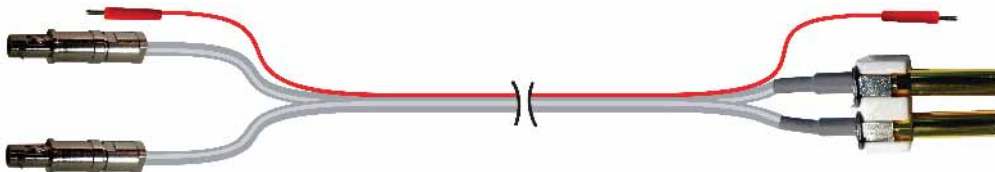

TC-DLCCT Dual LCC to Dual LCC with Tracers

TC-D500T Dual BNC to Dual BNC with Tracers

PHONE: 1-800-526-2673

WESTEK
Electronics, Inc.

FAX: 1-800-526-3299

Coaxial Cross Connect and Patch Cords

TC-D540 Dual 440A to Dual BNC

TC-D552T Dual 440D to Dual BNC w/Tracers

TC-D652T
Dual 440D to Dual DLCC with Locking Tabs & Tracers

TC-D531T Dual BNC to Dual LCC with Tracers

PHONE: 1-800-526-2673

WESTEK
Electronics, Inc.

FAX: 1-800-526-3299